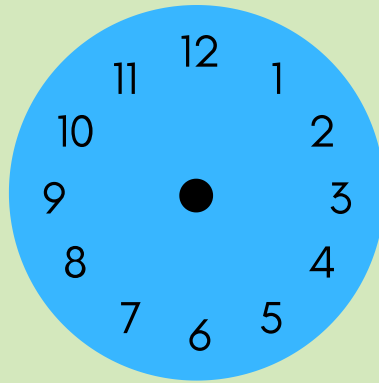

# Telling time

Drawn the clock handles for the time shown below each clock.

Time: 6:50

Time: 5:15

Time: 4:05

Time: 8:20

Time: 7:40

Time: 12:00