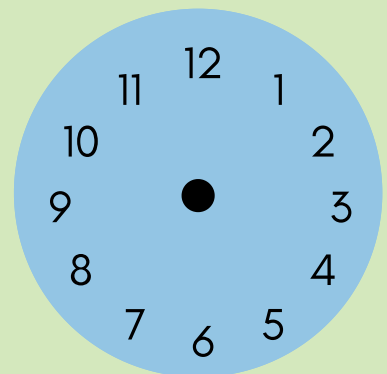

Telling time

Drawn the clock handles for the time shown below each clock.

Time: 6:50

Time: 5:15

Time: 4:05

Time: 8:20

Time: 7:40

Time: 12:00

Time: 11:10

Time: 8:50

Time: 3:55