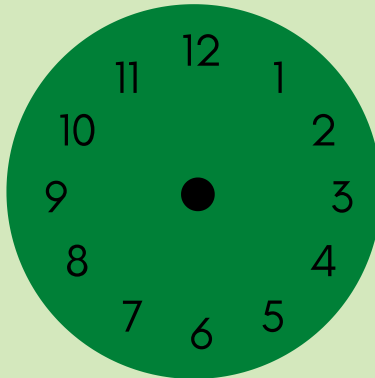

# Telling time

Drawn the clock handles for the time shown below each clock.

Time: 6:50

Time: 5:15

Time: 4:05

Time: 8:20

Time: 7:40

Time: 12:00