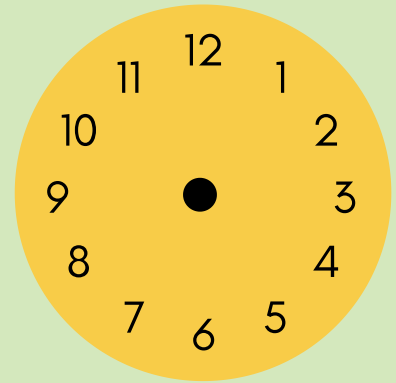

# Telling time

Drawn the clock handles for the time shown below each clock.

Time: 6:50

Time: 5:15

Time: 4:05

Time: 8:20

Time: 7:40

Time: 12:00