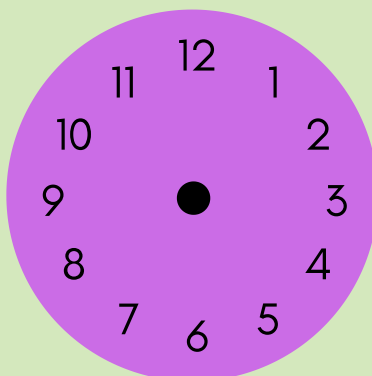

Telling time

Drawn the clock handles for the time shown below each clock.

Time: 6:50

Time: 5:15

Time: 4:05

Time: 8:20

Time: 7:40

Time: 12:00

Time: 11:10

Time: 8:50

Time: 3:55