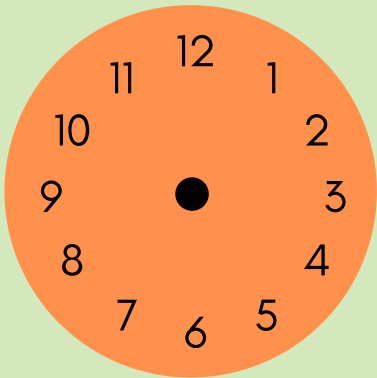

# Telling time

Drawn the clock handles for the time shown below each clock.

Time: 6:50

Time: 5:15

Time: 4:05

Time: 8:20

Time: 7:40

Time: 12:00