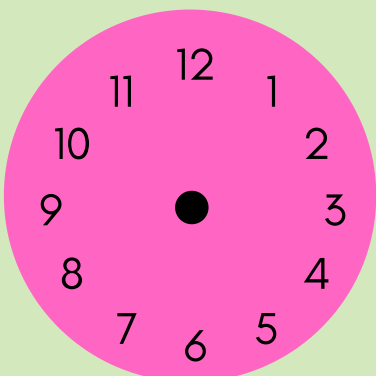

# Telling time

Drawn the clock handles for the time shown below each clock.

Time: 6:50

Time: 5:15

Time: 4:05

Time: 8:20

Time: 7:40

Time: 12:00