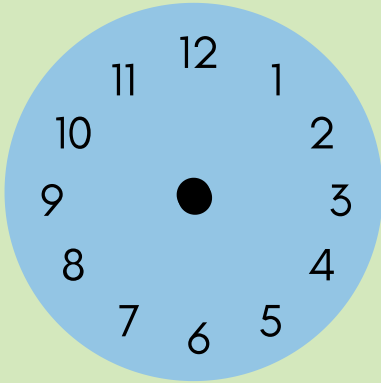

# Telling time

Drawn the clock handles for the time shown below each clock.

Time: 6:50

Time: 5:15

Time: 4:05

Time: 8:20

Time: 7:40

Time: 12:00