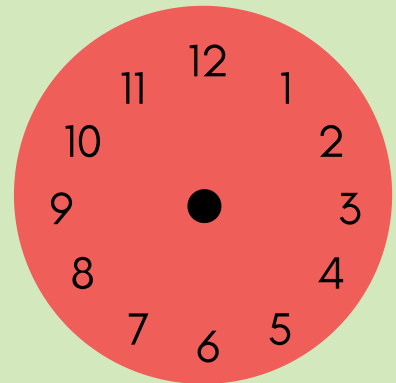

# Telling time

Drawn the clock handles for the time shown below each clock.

Time: 6:50

Time: 5:15

Time: 4:05

Time: 8:20

Time: 7:40

Time: 12:00