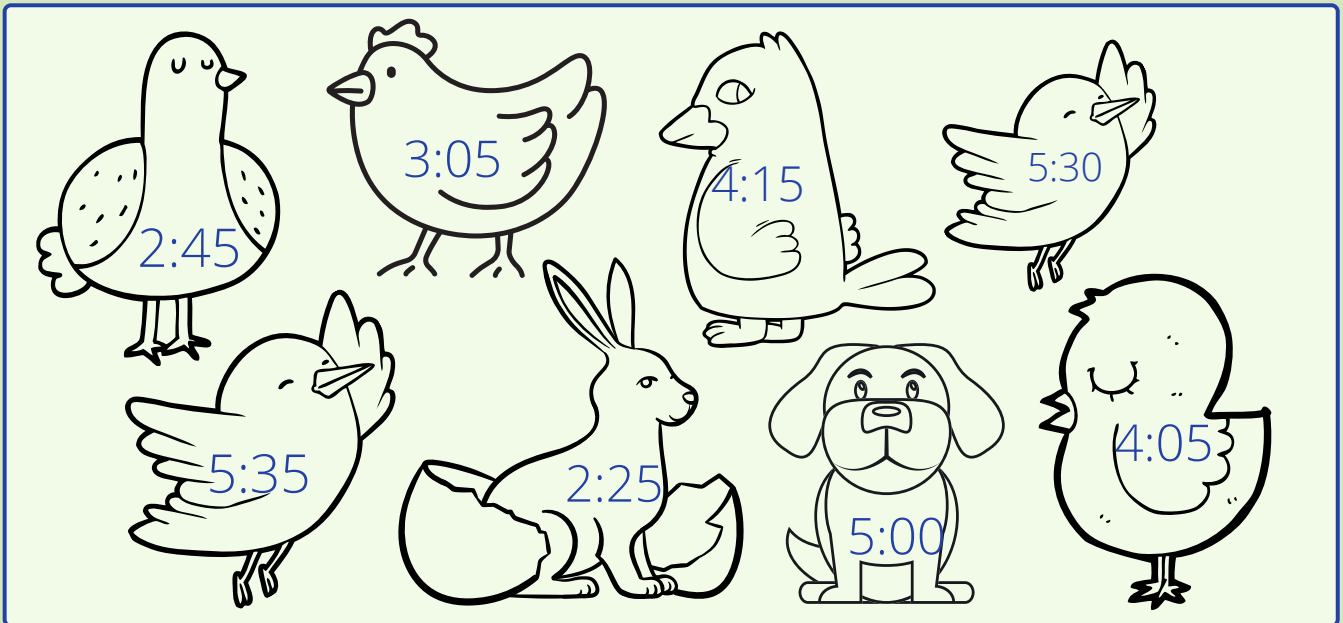

Telling time

Shade the diagrams with same colors as shown in start time and end time clock

Elena

Jada

Start: _____

End: _____

Start: _____

End: _____